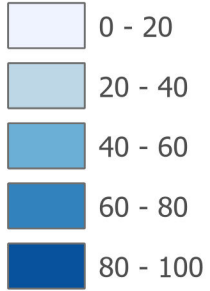

New Hampshire Broadband Access

Percent Served

Served means connection speeds of 100 Mbps downstream and 20 Mbps upstream

New Hampshire Department of
**BUSINESS AND
ECONOMIC AFFAIRS**

Map By:

NH GRANIT
Earth Systems Research Center
Institute for the Study of Earth,
Oceans and Space
University of New Hampshire
January 2024