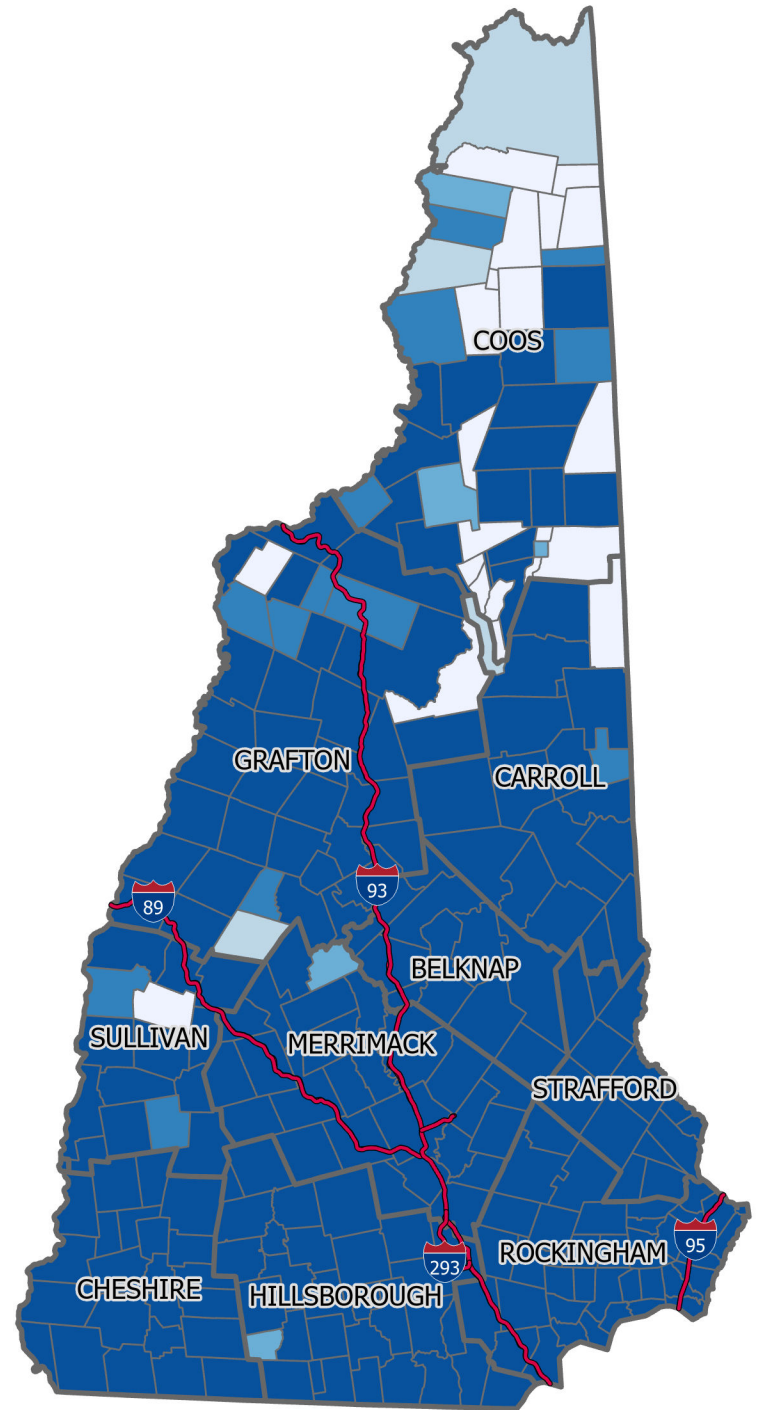

New Hampshire Broadband Access

Percent Served

Served means connection speeds of 100 Mbps downstream and 20 Mbps upstream

New Hampshire Department of
**BUSINESS AND
ECONOMIC AFFAIRS**

Map By:

NH GRANIT
Earth Systems Research Center
Institute for the Study of Earth,
Oceans and Space
University of New Hampshire
January 2024

Access as of December 31, 2022

Access as of December 31, 2024