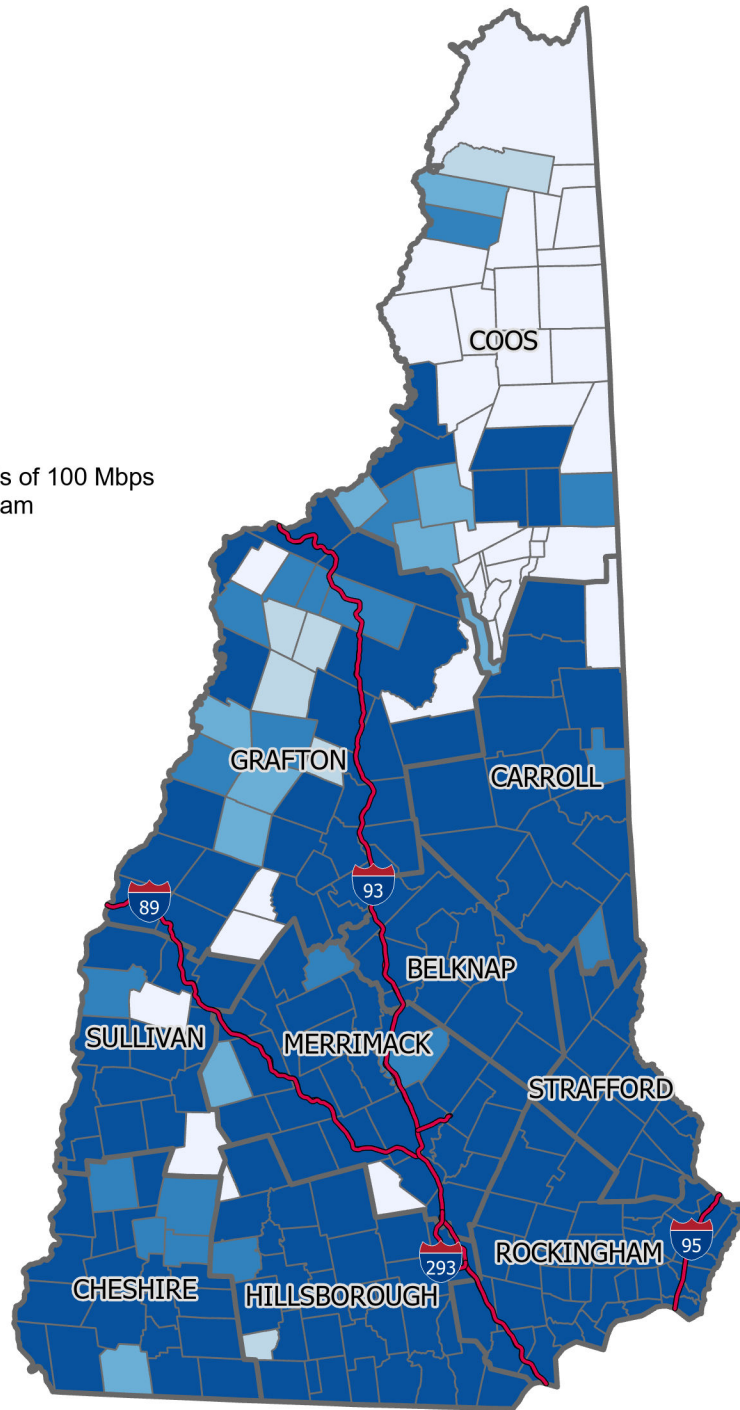

New Hampshire Broadband Access

Percent Served

Served means connection speeds of 100 Mbps downstream and 20 Mbps upstream

New Hampshire Department of
**BUSINESS AND
ECONOMIC AFFAIRS**

Map By:

NH GRANIT
Earth Systems Research Center
Institute for the Study of Earth,
Oceans and Space
University of New Hampshire
January 2024

Access as of December 31, 2022

Access as of December 31, 2024